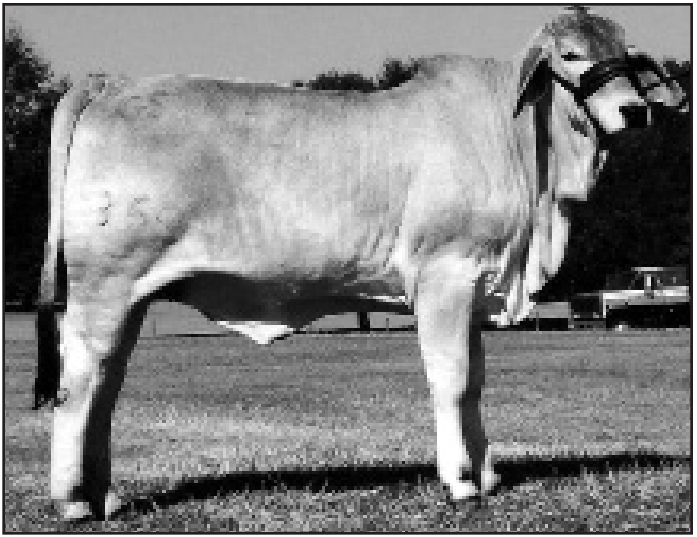

1   **GS Doc's Empress Manso**   *Show Heifer*

*Valley B Enterprises/Gray Shadow Ranch
Calved July 8, 2009   PH No. 360*

(=) JDH Mr. Manso 165/9

+LL Mr Doc Holiday 539

$OLP Ms Country Sue 239

Sire: MDS Doc's Pride 196

JWC Bubba 500

+MDS Lady Grande 846

MDS Lady Greg Suville 237

+MDS Berch Manso 155

+GS Emperor Didor 135

+GS Empress Didor 49

Dam: -GS Empress Didor 266

+MR. V8 231/3

-GS Empress Manso 122

GS Miss Santa Ana 1/4

Here is another of those real gentle GS Heifer that is bred in the purple. She is a little younger than our other Heifer, but she is just as gentle and also was used at the Florida Field Day showmanship demo. She is sired by the son of Doc Holiday, National Champion Bull, and out a big stout GS 135 daughter. This heifer will show in that summer class being just a July baby doll. Watch for her to make a big attractive brood cow.