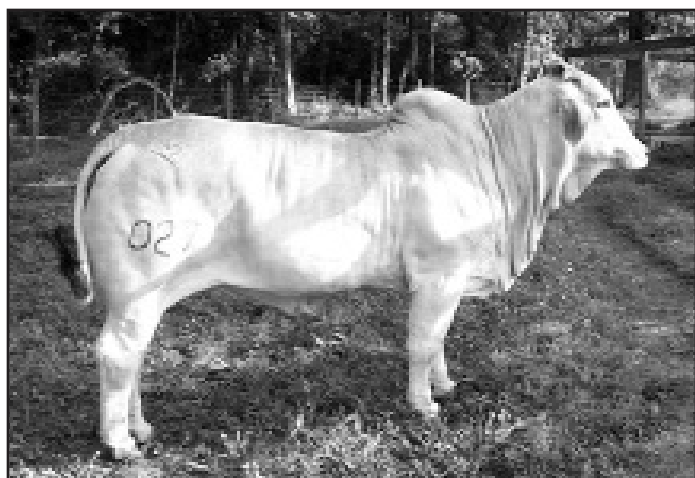

24

Miss LS 027

Open Heifer

Mike Mitchell

Calved September 28, 2008 PH No. 27

(=)JDH Mr Supercalc Mans310/2

+Mr V8 189/4

Miss V8 906/2

Sire: +Mr V8 901/4

+JDH Mr RHA Ely Manso 615/6

+Miss V8 287/3

+Miss 3X Mucho Grande 60

JDH Charley's Jazz 946/1

JDH Nieto De Manso 646/3

JDH Lady Manso 145/1

Dam: JDH Ms Ella Manso 305/5

(+)JDH Madison De Manso737/4

JDH Lady Manso 429/1

JDH Lady Manso 470/9

027's ET Sister was 2009 Texas State Fair Calf Champion and 2009 Reserve National Calf Champion. Open and ready to flush or breed. Notice thickness and lines on this beautiful female. This is a donor cow prospect. Look at her pedigree it ranks among the Who's Who of grey Brahman cattle straight V8 and Hudgins!